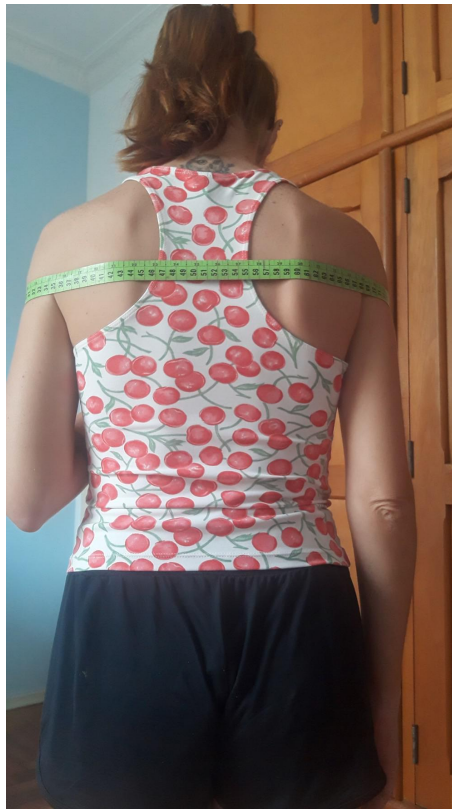

Body Measurements Dataset

How were the measurements taken (proofs folder)

arm_length

upper_arm_length

arm_circumference

front_build

shoulder_width

shoulder_length

neck_circumference

neck_waist_length
_front

neck_waist_length
_back

neck_pelvis_length
_front

back_build

chest_circumference

under_chest_
circumference

waist_circumference

hips_circumference

pelvis_circumference

thigh_circumference

calf_circumference

leg_length

crotch_height